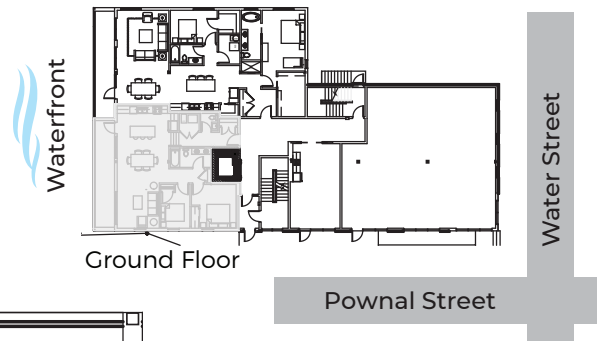

28 Water Street, Charlottetown, PE

Schooner

Unit: 101

Drawings are subject to change without notice. All dimensions are approximate and subject to normal construction variances and tolerances.