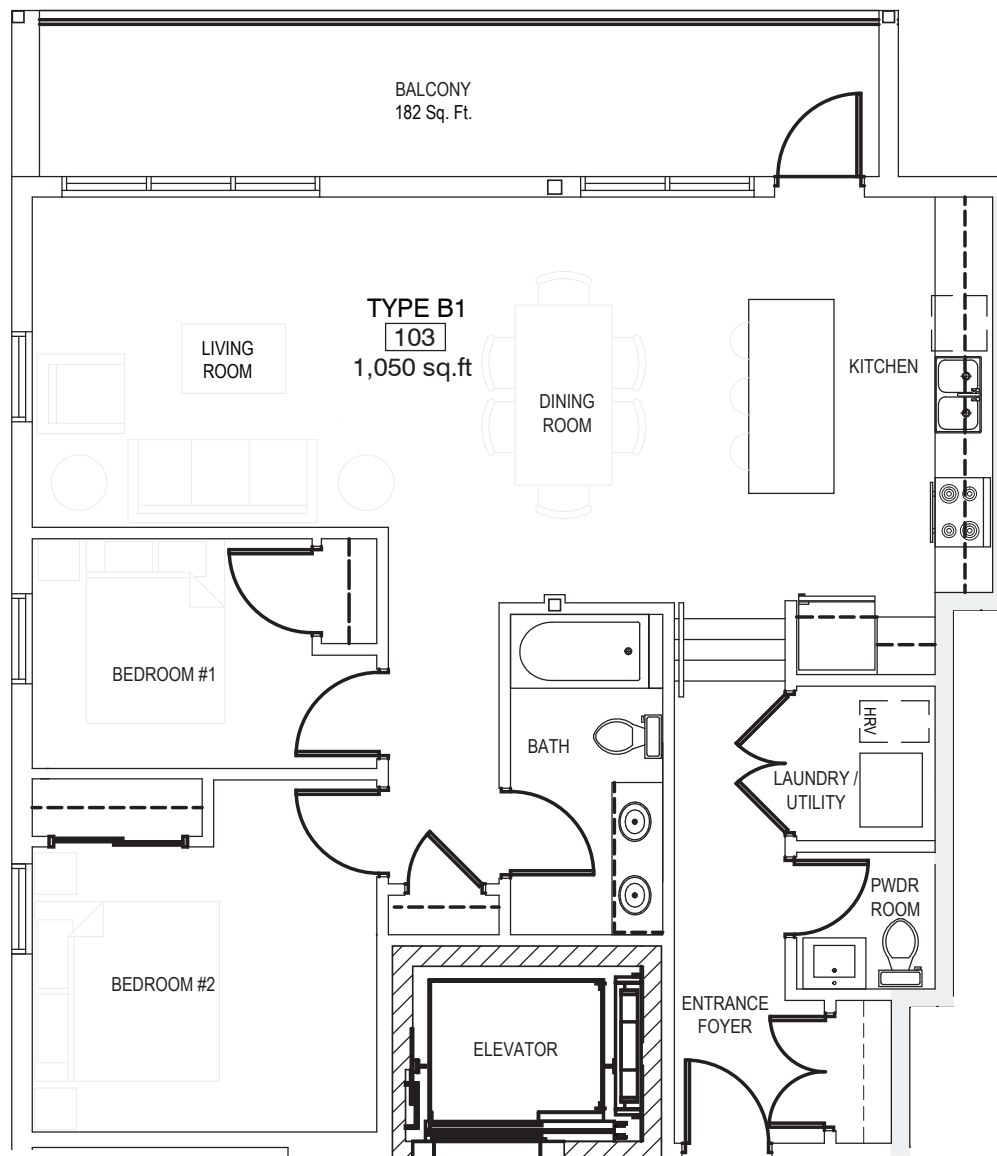

28 Water Street, Charlottetown, PE

Schooner

Unit: 101

Drawings are subject to change without notice. All dimensions are approximate and subject to normal construction variances and tolerances.