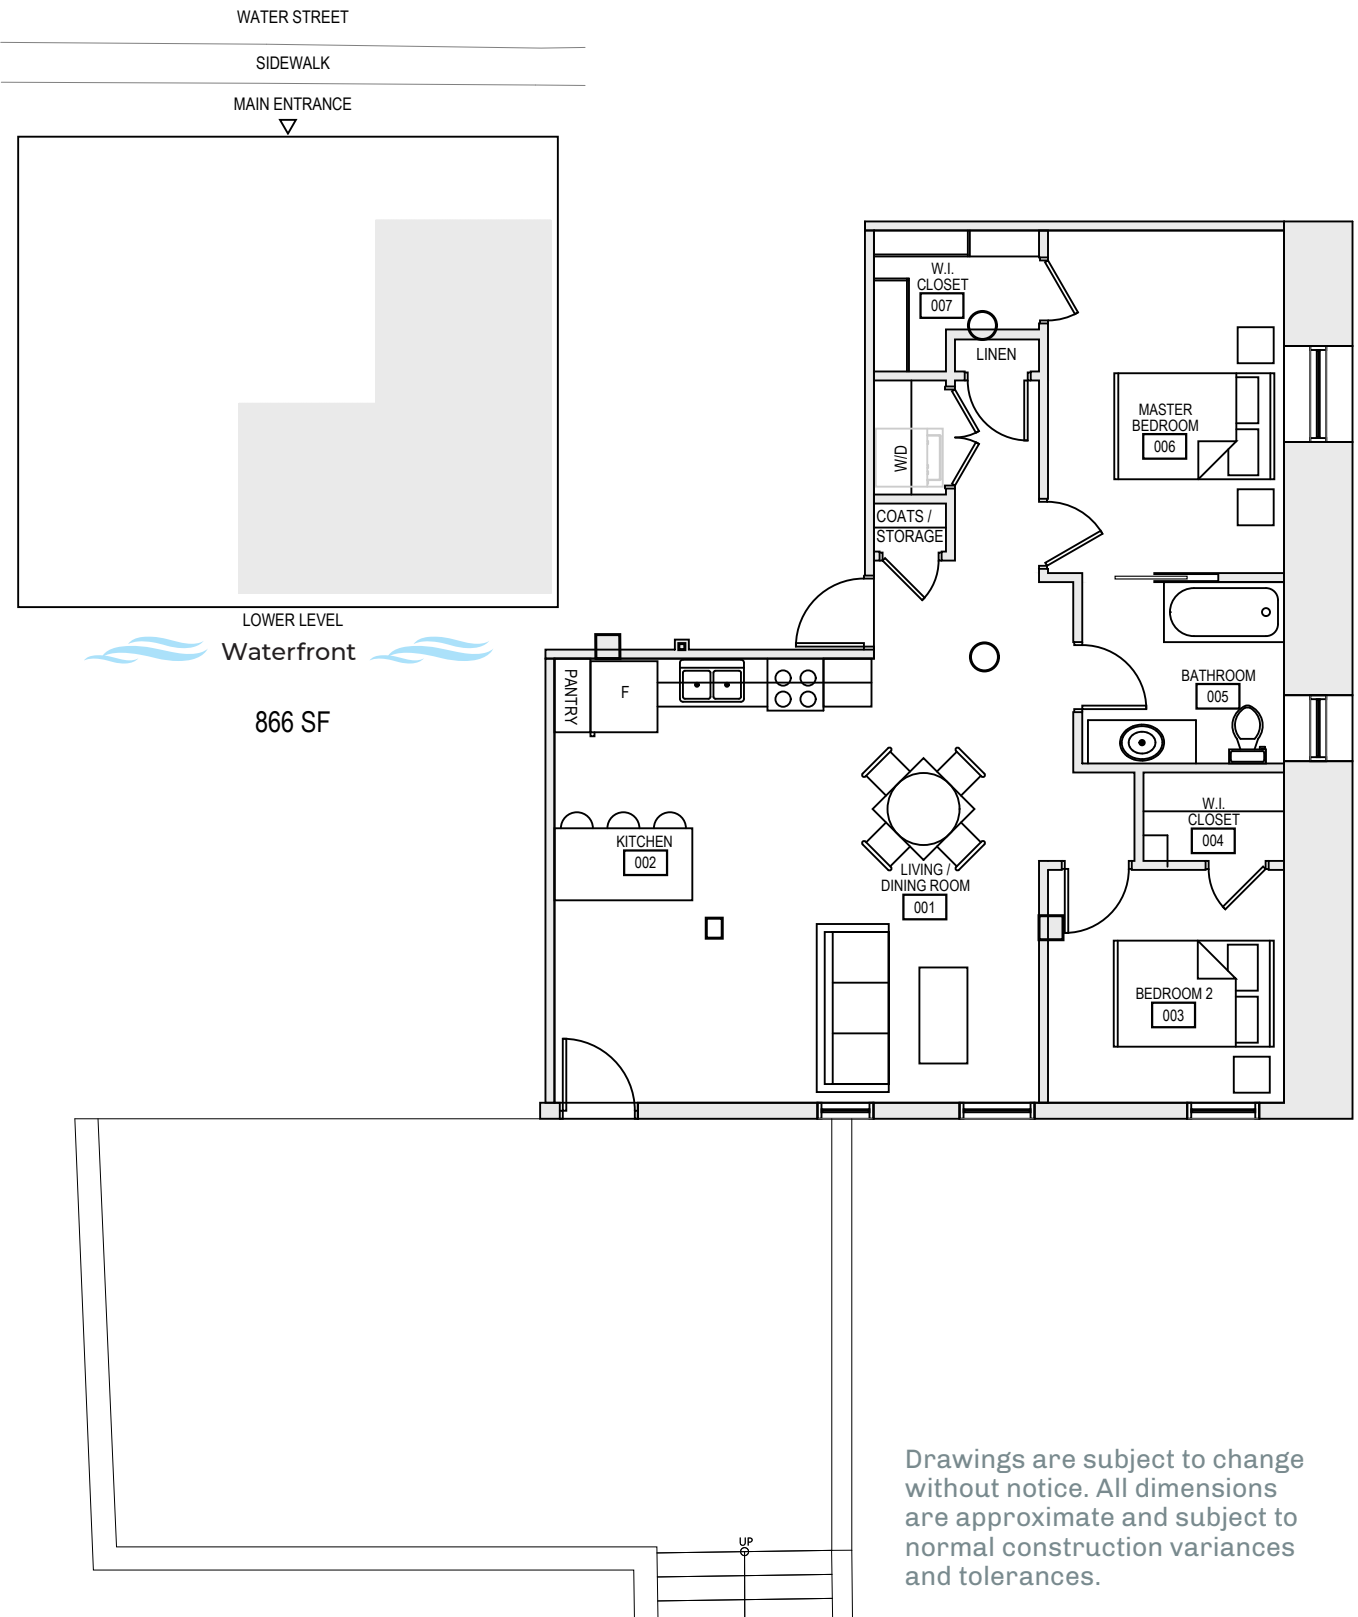

24 Water Street, Charlottetown, PE

Oriole

Unit: 101

Drawings are subject to change without notice. All dimensions are approximate and subject to normal construction variances and tolerances.