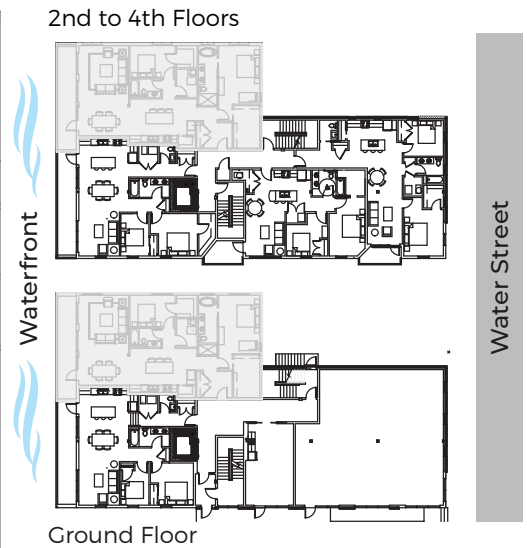

28 Water Street, Charlottetown, PE

Argosy

Units: 102, 202, 302, 402

Drawings are subject to change without notice. All dimensions are approximate and subject to normal construction variances and tolerances.