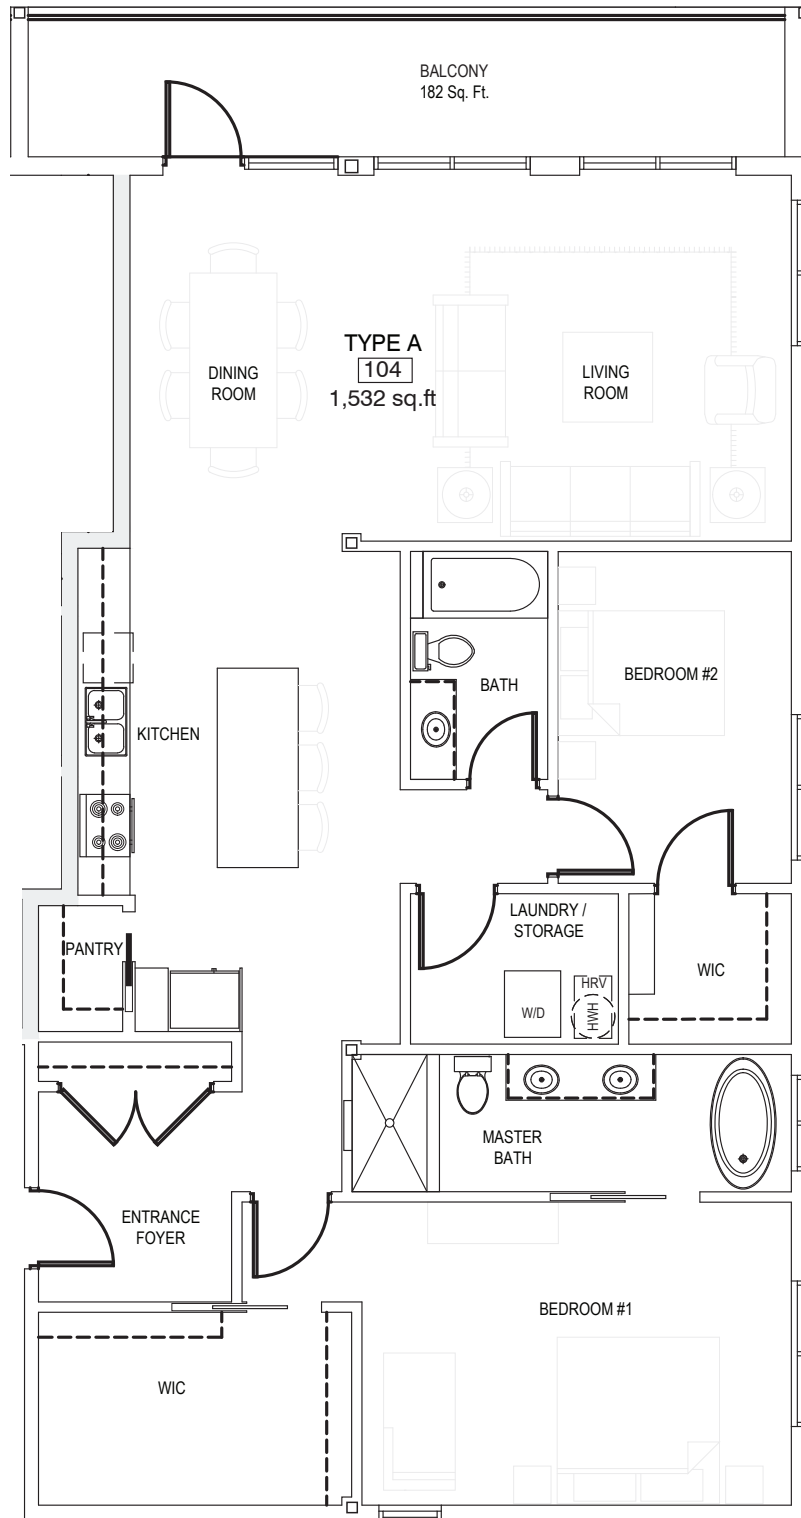

28 Water Street, Charlottetown, PE

Argosy

Units: 102, 202, 302, 402

Drawings are subject to change without notice. All dimensions are approximate and subject to normal construction variances and tolerances.